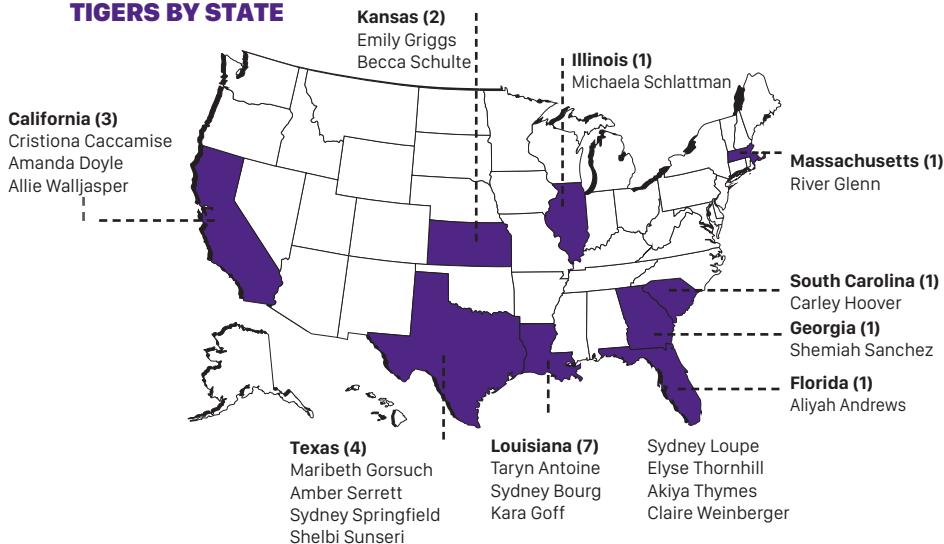

COACHING STAFF

Head Coach	Beth Torina (Florida, 2000)	Volunteer Coach	Sahvanna Jaquish (LSU, 2017)
Assistant Coach	Howard Dobson (McNeese State, 1997)	Director of Operations	Quinlan Duhon (LSU, 2008)
Assistant Coach	Lindsay Leftwich (Northwestern State, 2005)	Athletic Trainer	Pamela Workman (LSU, 2004)

TIGERS BY STATE

PRONUNCIATION GUIDE

Players

ALIYAH Andrews	A-LEE-Uh
Taryn ANTOINE	an-TWON
Sydney BOURG	Berg
CC Caccamise	Cee-Cee Cah-cuh-mee-see
Sydney LOUPE	Loop
Becca SCHULTE	SHULL-tee
ELYSE Thornhill	E-Lease
AKIYA THYMES	A-Kai-uh Times

Coaching Staff

Beth TORINA	tohr-REE-na