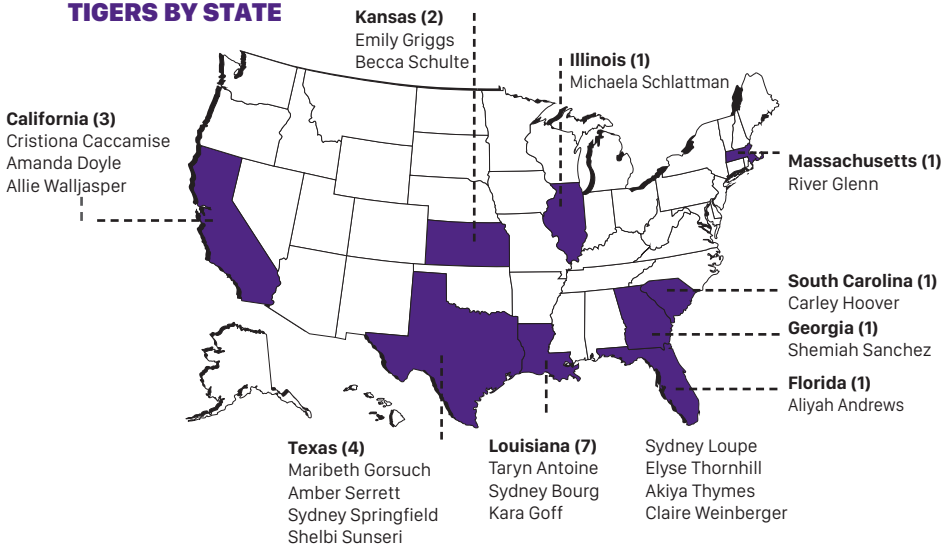

COACHING STAFF

Head Coach	Beth Torina (Florida, 2000)	Volunteer Coach	Sahvanna Jaquish (LSU, 2017)
Assistant Coach	Howard Dobson (McNeese State, 1997)	Director of Operations	Quinlan Duhon (LSU, 2008)
Assistant Coach	Lindsay Leftwich (Northwestern State, 2005)	Athletic Trainer	Pamela Workman (LSU, 2004)

TIGERS BY STATE

PRONUNCIATION GUIDE

Players

ALIYAH Andrews	A-LEE-Uh
Taryn ANTOINE	an-TWON
Sydney BOURG	Berg
CC Caccamise	Cee-Cee Cah-cuh-mee-see
Sydney LOUPE	Loop
Becca SCHULTE	SHULL-tee
ELYSE Thornhill	E-Lease
AKIYA THYMES	A-Kai-uh Times

Coaching Staff

Beth TORINA	tohr-REE-na