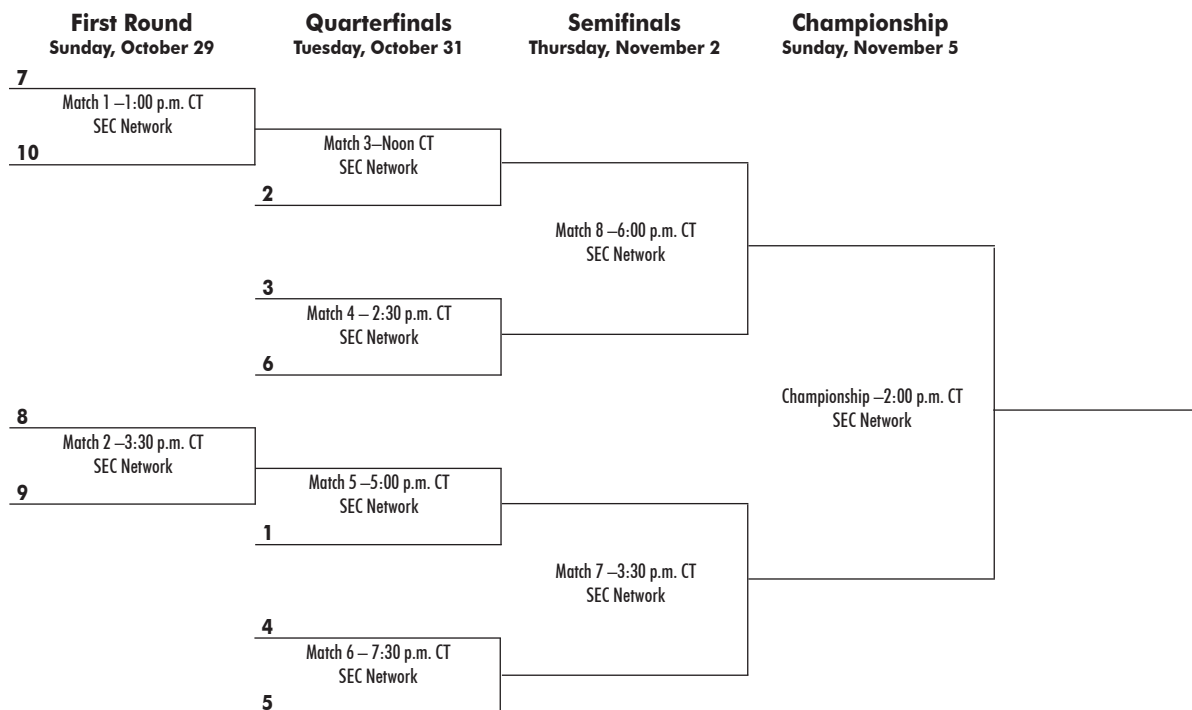

2017 SEC TOURNAMENT

October 29 - November 5 • Orange Beach Sportsplex • Orange Beach, Ala.

The Road To Orange Beach

Seeding	Pts	SEC	Matches Remaining
1. South Carolina	18	6-0-0	VU, at MO, UG, at UF
2. ^Texas A&M	15	5-1-0	UM, at LS, VU, at MS
3. ^Florida	15	5-1-0	at AU, UK, at UT, SC
4. #Vanderbilt	13	4-1-1	at SC, UT, at AM, AU
5. #Tennessee	13	4-1-1	UG, at VU, UF, at AR
6. Auburn	11	3-1-2	UF, at UM, LS, at VU
7. Ole Miss	9	3-3-0	at AM, AU, at MS, UA
8. Arkansas	7	2-3-1	at LS, UA, at UK, UT
9. Kentucky	6	2-4-0	MO, at UF, AR, at UG
10. %Mississippi St.	5	1-3-2	at UA, at UG, UM, AM
11. %LSU	5	1-3-2	AR, AM, at AU, at MO
12. Missouri	3	1-5-0	UK, SC, at UA, LS
13. Alabama	1	0-5-1	MS, at AR, MO, at UM
14. Georgia	0	0-6-0	at UT, MS, at SC, UK

^—Texas A&M is 2nd and Florida is 3rd

2A. AM won the only head-to-head meeting

#—Vanderbilt is 4th, and Tennessee is 5th

2A. UT and VU have not met head-to-head yet

2B. Points earned versus common opponents

UT - UK-W, MO-W = 6 points

VU - UK-W, MO-W = 6 points

2C. Goal differential versus common opponents

UT - UK (3-0), MO (3-2) = +4

VU - UK (2-0), MO (5-3) = +4

2D. Goals scored versus common opponents

UT - UK-3, MO-3 = 6

VU - UK 2, MO, 5 = 7

%—Mississippi State is 10th and LSU is 11th

2A. LS and MS tied the only head-to-head meeting

2B. Points earned versus common opponents

LS - UK-L = 0 points

MS - UK-L = 0 points

2C. Goal differential versus common opponents

LS - UK (0-3) = -3

MS - UK (0-1) = -1

SEC Tournament Format

There shall be a single-elimination tournament of the top ten teams played at the conclusion of the SEC regular-season schedule. The tournament champion shall be the SEC representative to the NCAA championship.

The top ten teams with the highest point total, regardless of divisions, will participate in the tournament. The following point system is utilized to determine regular season standings and seeding for the tournament: a win counts as three points, a tie as one, and a loss as zero points. If a game(s) is cancelled, neither team will receive a point and the standings will be determined by average points per game. The tournament shall be played in a Sunday-Tuesday-Thursday-Sunday format with Monday, Wednesday,, Friday and Saturday designated as off/practice days.

Seeding

The tournament will be seeded 1-10 regardless of division based on the point system implemented to determine regular season standings. If teams are tied, the following procedures, in order as follows, will be used to break the tie:

Two-Team Tie – The following procedure will be used in the following order until the tie is broken:

1. Head-to-head competition between the tied teams.
2. Points earned versus common opponents.
3. Goal differential versus common opponents.
4. Goals scored versus common opponents.
5. Won-Lost record of the two teams versus highest seeded common opponent and proceeding through the No. 14 seed, if necessary.
6. Goal differential versus highest seeded common opponent and proceeding through the No. 14 seed, if necessary.
7. Goals scored versus highest seeded common opponent and proceeding through the No. 14 seed, if necessary.
8. Coin flip by the Commissioner.