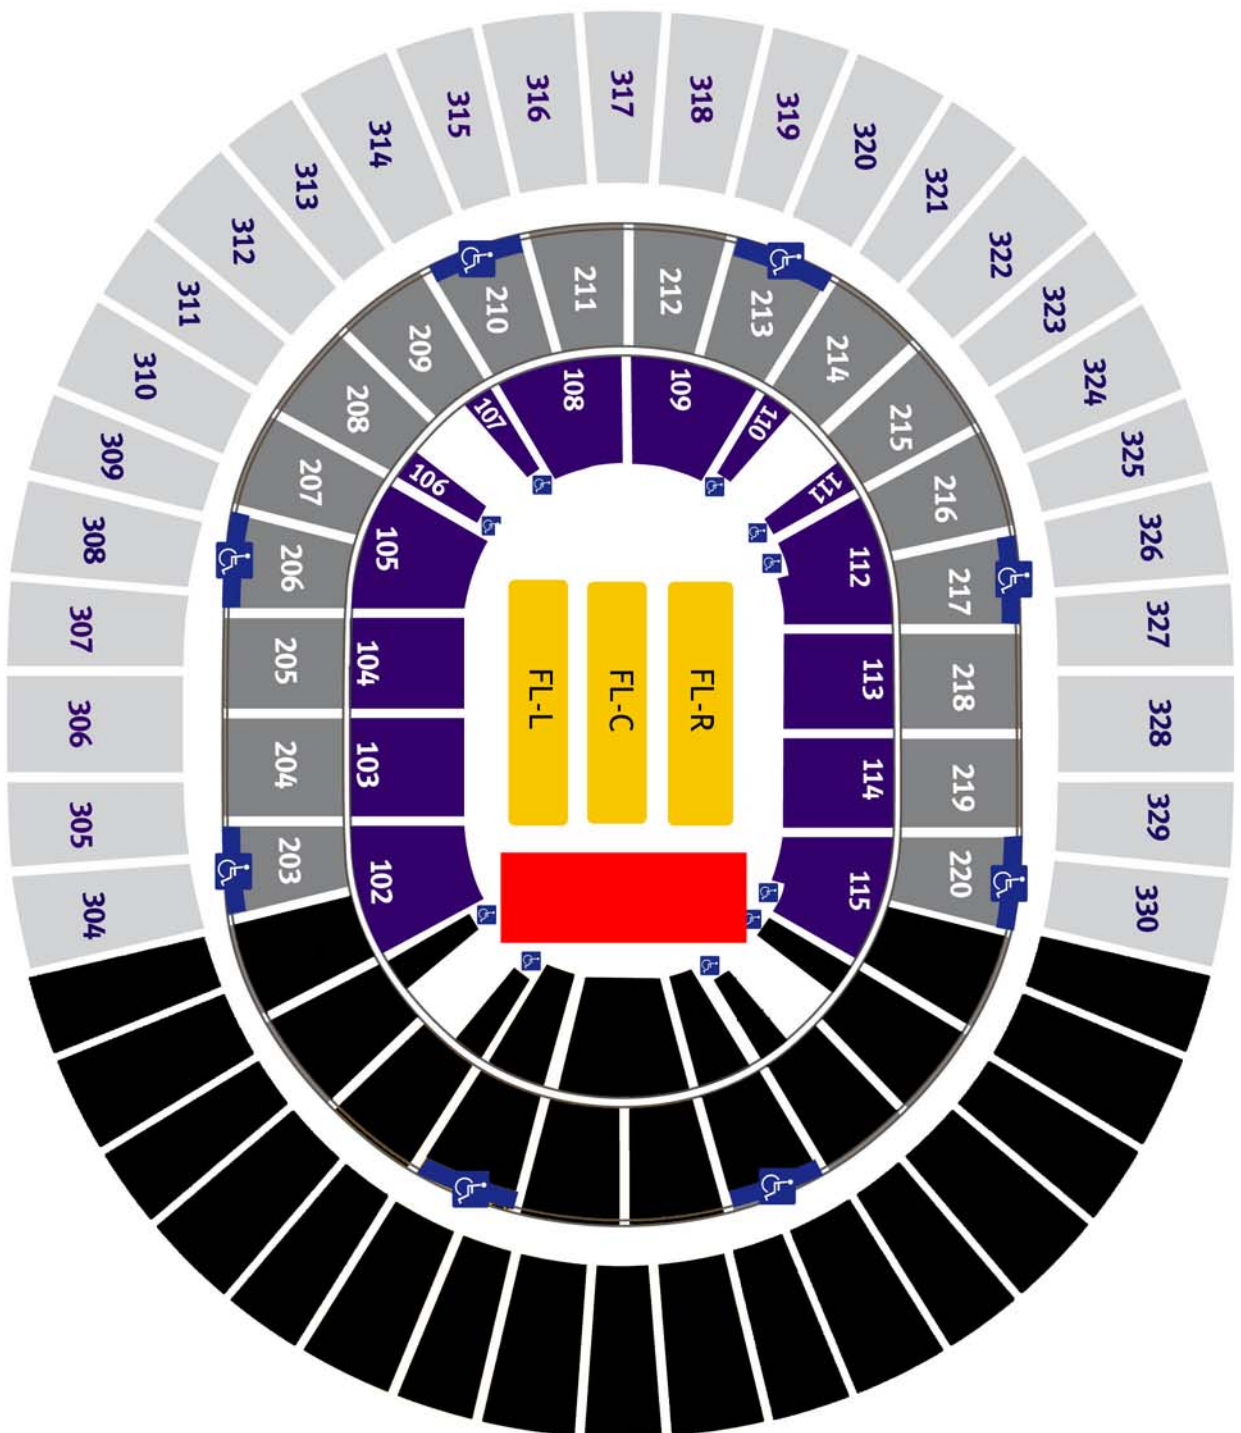

Maravich Center Concert Setup

MARAVICH CENTER

- 100 Level
- 200 Level
- 300 Level
- Unavailable Sections
- Approximate Stage Location