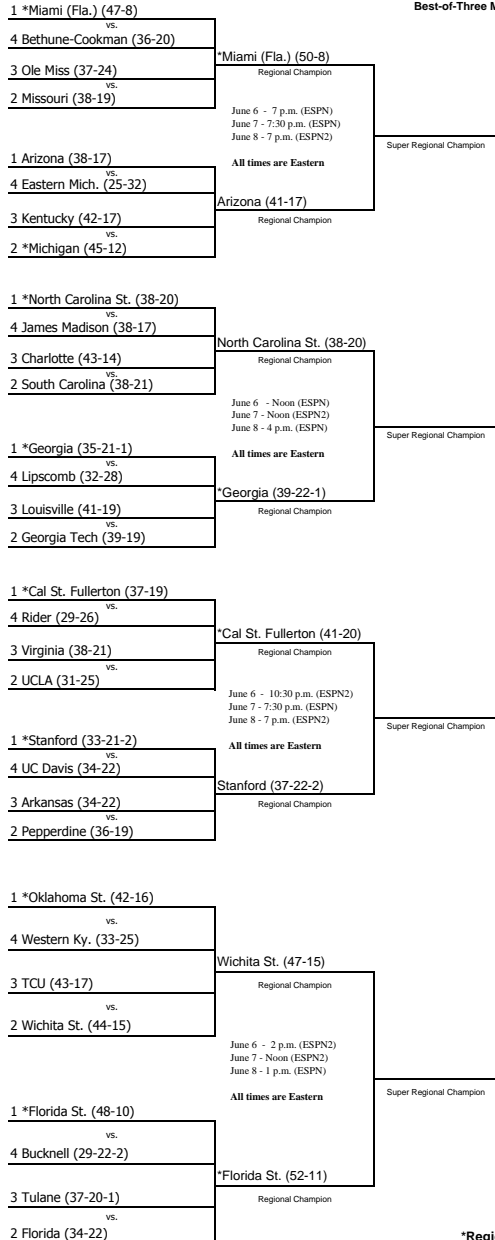

2008 NCAA Division I Baseball Championship

Regionals
May 30 - June 2
*Campus or Neutral Sites
Double Elimination
First-Round Pairings

Super Regionals
June 6-8 or June 7-9
*Campus or

National Top Eight Seeds

1. Miami (Fla.) (47-8)
2. North Carolina (46-12)
3. Arizona St. (45-11)
4. Florida St. (48-10)
5. Cal St. Fullerton (37-19)
6. Rice (42-13)
7. LSU (43-16-1)
8. Georgia (35-21-1)