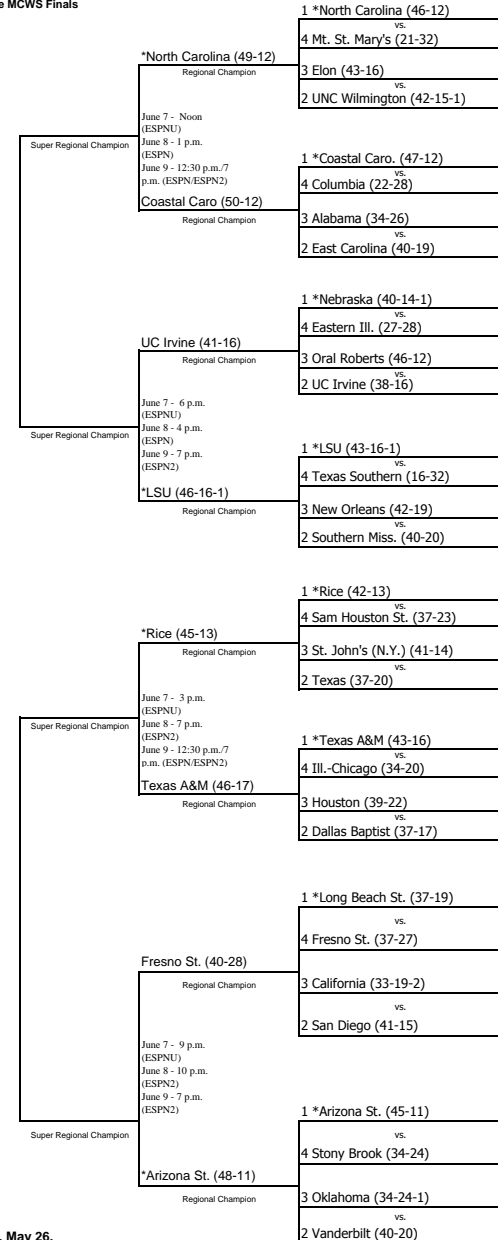

*Regional host teams announced Sunday, May 25; the 64-team field announced Monday, May 26.
Super regional host teams announced Monday, June 2.